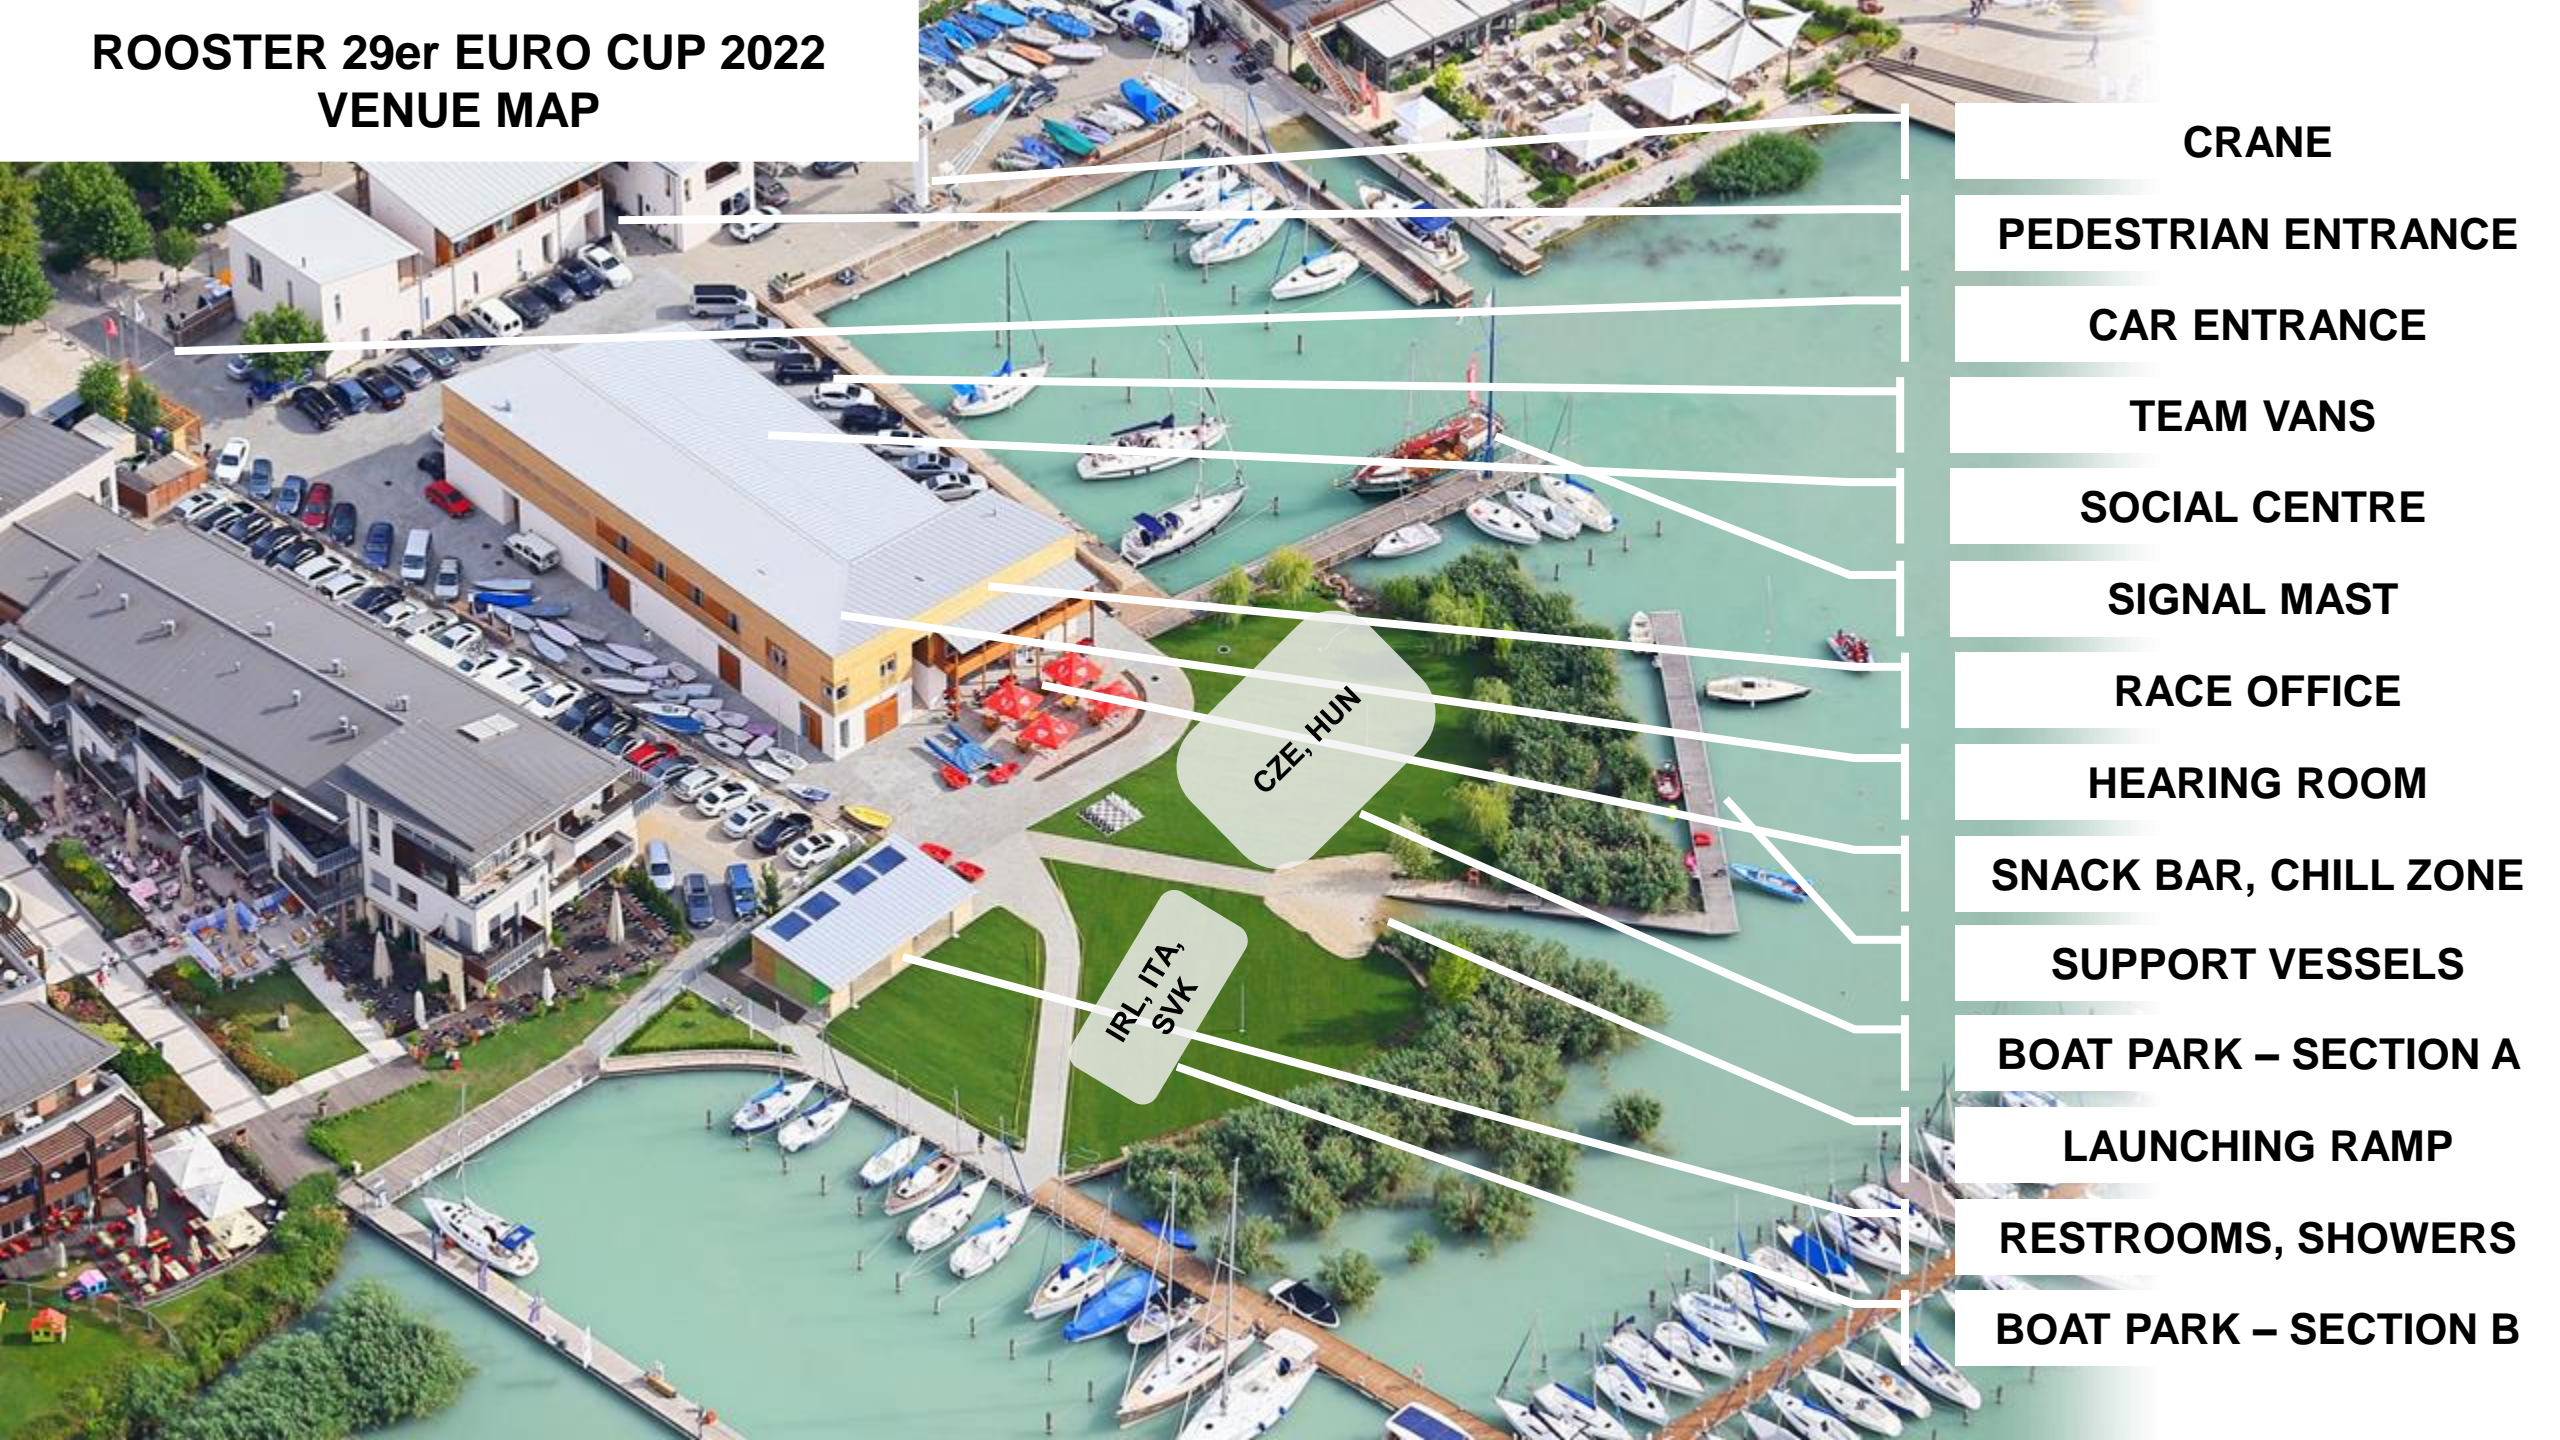

ROOSTER 29er EURO CUP 2022 VENUE MAP

CRANE

PEDESTRIAN ENTRANCE

CAR ENTRANCE

TEAM VANS

SOCIAL CENTRE

SIGNAL MAST

RACE OFFICE

HEARING ROOM

SNACK BAR, CHILL ZONE

SUPPORT VESSELS

BOAT PARK – SECTION A

LAUNCHING RAMP

RESTROOMS, SHOWERS

BOAT PARK – SECTION B

CZE, HUN